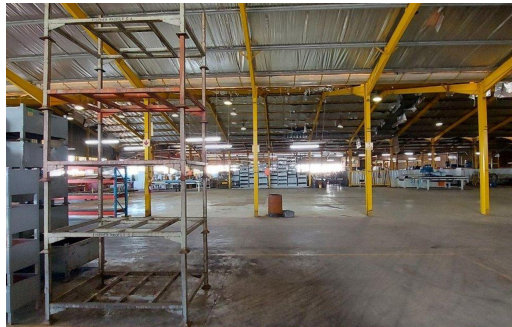

 20

 -

R25,000,000

6,400m² Warehouse For Sale in Perseverance Industrial

FLOOR SIZE	6,400m ²	OPEN PARKINGS	20
TITLE	Freehold	POWER (AMPS)	570A
ZONING	Industrial		

Christo Pretorius
0826396556
christopr@just.property