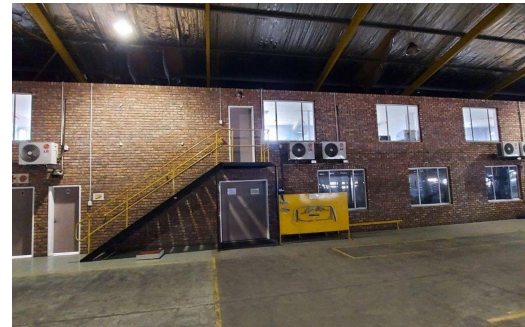

 20

 -

R25,000,000

6,400m² Warehouse For Sale in Perseverance Industrial

FLOOR SIZE	6,400m ²	OPEN PARKINGS	20
TITLE	Freehold	POWER (AMPS)	570A
ZONING	Industrial		

Christo Pretorius
0826396556
christopr@just.property