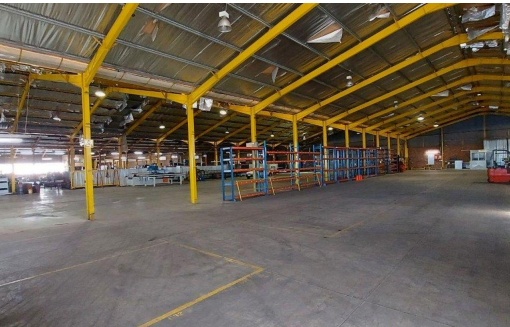

 20

 -

R25,000,000

6,400m² Warehouse For Sale in Perseverance Industrial

FLOOR SIZE	6,400m ²	OPEN PARKINGS	20
TITLE	Freehold	POWER (AMPS)	570A
ZONING	Industrial		

Christo Pretorius
0826396556
christopr@just.property