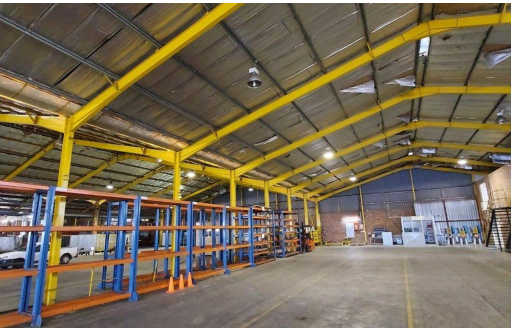

R35 per m²

6,400m² Warehouse To Let in Perseverance Industrial

FLOOR SIZE	6,400m²	OPEN PARKINGS	20
TITLE	Freehold	POWER (AMPS)	570A
ZONING	Industrial		
AIR CONDITIONING	Yes		

Christo Pretorius
0826396556
christopr@just.property