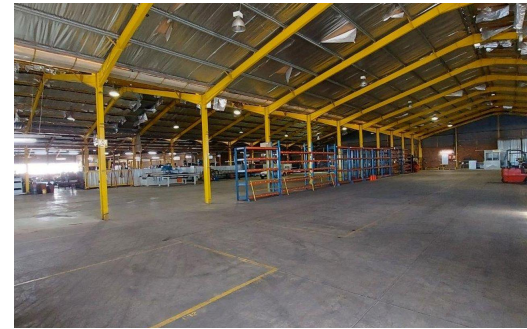

R35 per m²

6,400m² Warehouse To Let in Perseverance Industrial

FLOOR SIZE	6,400m²	OPEN PARKINGS	20
TITLE	Freehold	POWER (AMPS)	570A
ZONING	Industrial		
AIR CONDITIONING	Yes		

Christo Pretorius
0826396556
christopr@just.property