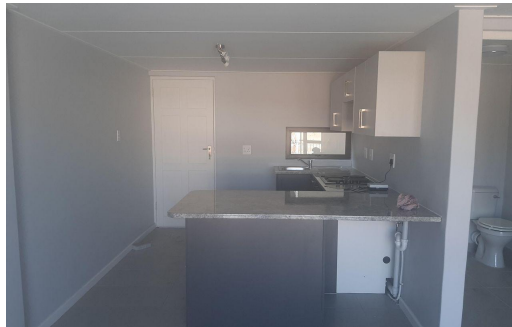

-  1
-  1
-  -

R6,000 pm

Flat To Let in Newton Park

BEDROOMS 1
BATHROOMS 1
KITCHENS 1
LOUNGES 1

PARKINGS 1

Nicolene Scholtz

Non-Principal Property Practitioner | Registered with PPRA (FFC

1199852)