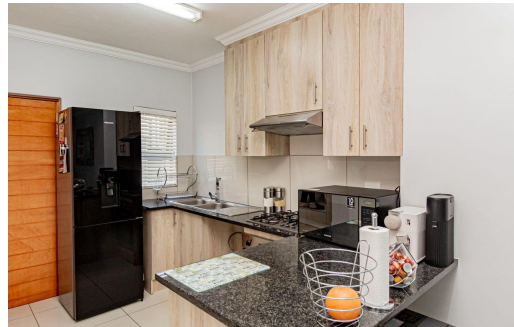

 2

 2

 -

R1,350,000

Apartment For Sale in Paulshof

FLOOR SIZE	82m ²	GARAGES	-
LAND SIZE	90m ²	PARKINGS	2
BEDROOMS	2	FLATLETS	-
BATHROOMS	2	DOMESTIC ACCOM.	-
KITCHENS	1		
LOUNGES	1		
DINING ROOMS	-		
STUDIES	-		