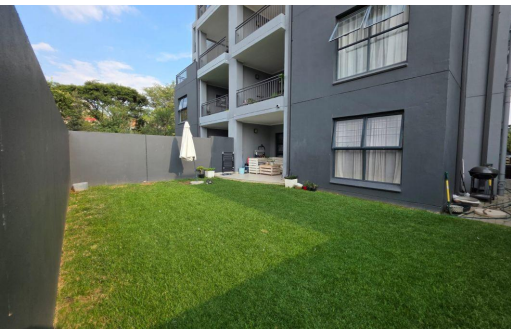

3

2

-

R1,620,000

Apartment For Sale in Modderfontein

FLOOR SIZE 107m²
LAND SIZE 15,000m²
BEDROOMS 3
BATHROOMS 2
KITCHENS 1
LOUNGES 1

PARKINGS 2
POOL Yes
PETS ALLOWED Yes

RATES R1,832 pm (Estimated)
LEVY R2,830 pm