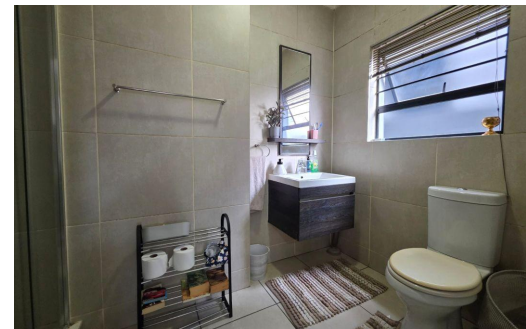

3

2

-

R1,620,000

Apartment For Sale in Modderfontein

FLOOR SIZE 107m²
LAND SIZE 15,000m²
BEDROOMS 3
BATHROOMS 2
KITCHENS 1
LOUNGES 1

PARKINGS 2
POOL Yes
PETS ALLOWED Yes

RATES R1,832 pm (Estimated)
LEVY R2,830 pm