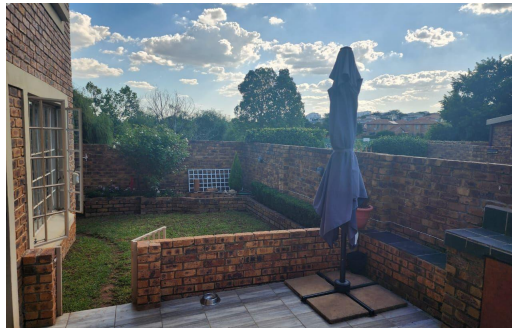

 3

 2.5

 2

**R18,500 pm**

Apartment To Let in Pebble Creek

<b>FLOOR SIZE</b>	140m <sup>2</sup>	<b>GARAGES</b>	2
<b>LAND SIZE</b>	30,000m <sup>2</sup>	<b>PARKINGS</b>	1
<b>BEDROOMS</b>	3	<b>FLATLETS</b>	-
<b>BATHROOMS</b>	2.5	<b>DOMESTIC ACCOM.</b>	-
<b>KITCHENS</b>	1	<b>PETS ALLOWED</b>	Yes
<b>LOUNGES</b>	1		
<b>DINING ROOMS</b>	-		
<b>STUDIES</b>	-		