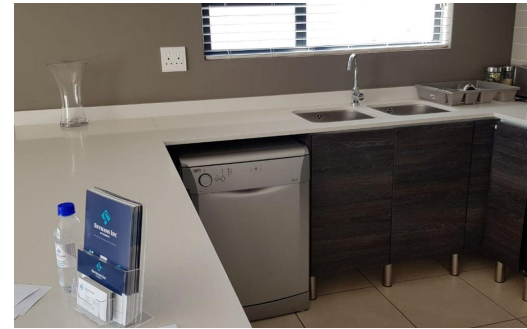

-  2
-  2
-  -

R9,500 pm

Apartment To Let in Greenstone Crest

FLOOR SIZE	102m ²	GARAGES	-
LAND SIZE	25,000m ²	PARKINGS	2
BEDROOMS	2	FLATLETS	-
BATHROOMS	2	DOMESTIC ACCOM.	-
KITCHENS	1	POOL	Yes
LOUNGES	1		
DINING ROOMS	-		
STUDIES	-		