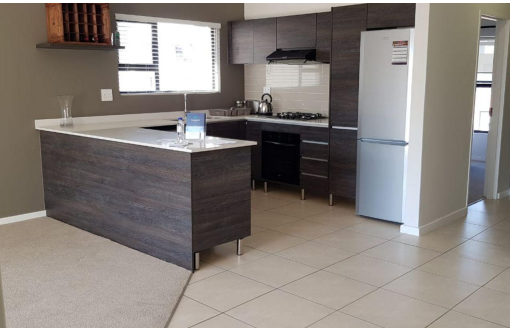

-  2
-  2
-  -

R9,500 pm

Apartment To Let in Greenstone Crest

FLOOR SIZE	102m ²	GARAGES	-
LAND SIZE	25,000m ²	PARKINGS	2
BEDROOMS	2	FLATLETS	-
BATHROOMS	2	DOMESTIC ACCOM.	-
KITCHENS	1	POOL	Yes
LOUNGES	1		
DINING ROOMS	-		
STUDIES	-		