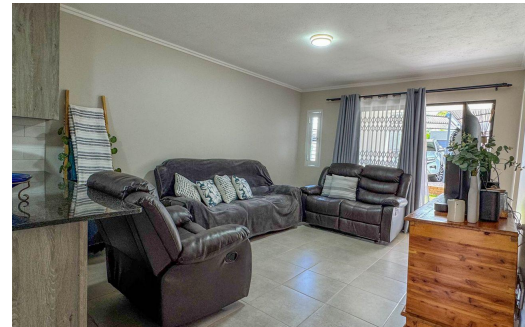

🛏 2

🚿 2

🚗 -

**R975,000**

**Apartment For Sale in Stonehenge Ext 1**

<b>FLOOR SIZE</b>	80m <sup>2</sup>	<b>GARAGES</b>	-
<b>LAND SIZE</b>	13,016m <sup>2</sup>	<b>PARKINGS</b>	1
<b>BEDROOMS</b>	2	<b>FLATLETS</b>	-
<b>BATHROOMS</b>	2	<b>DOMESTIC ACCOM.</b>	-
<b>KITCHENS</b>	1	<b>POOL</b>	Yes
<b>LOUNGES</b>	1		
<b>DINING ROOMS</b>	-		
<b>STUDIES</b>	-		