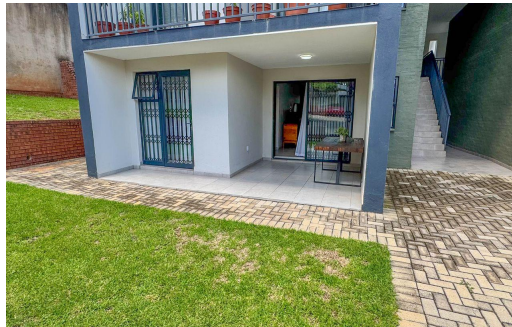

🛏 2

🚿 2

🚗 -

**R975,000**

**Apartment For Sale in Stonehenge Ext 1**

<b>FLOOR SIZE</b>	80m <sup>2</sup>	<b>GARAGES</b>	-
<b>LAND SIZE</b>	13,016m <sup>2</sup>	<b>PARKINGS</b>	1
<b>BEDROOMS</b>	2	<b>FLATLETS</b>	-
<b>BATHROOMS</b>	2	<b>DOMESTIC ACCOM.</b>	-
<b>KITCHENS</b>	1	<b>POOL</b>	Yes
<b>LOUNGES</b>	1		
<b>DINING ROOMS</b>	-		
<b>STUDIES</b>	-		