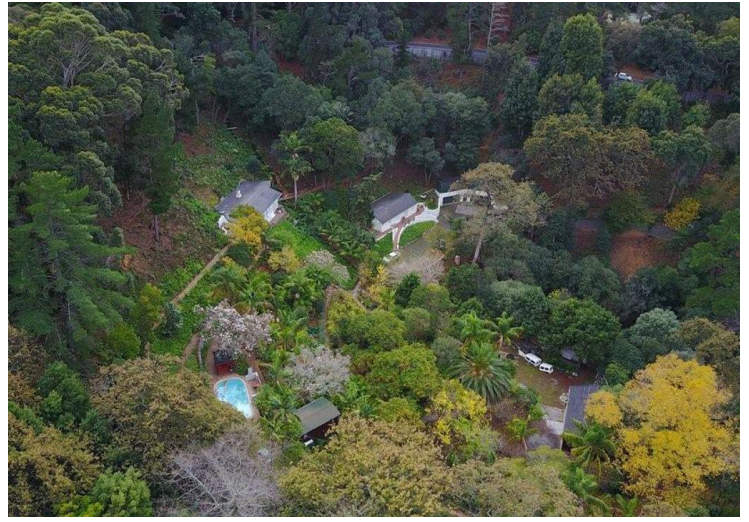

R17,990,000

8,000M² VACANT LAND FOR SALE IN CONSTANTIA

WEB REF: RL2705

VACANT LAND IN CONSTANTIA UPPER

INCLUSIVE OF VATA tranquil location packed with appeal & potential for developers. This generous plot spanning 8000 square meters offers lush leafy surrounds embraced by an abundance of Flora & Fauna and presents an excellent opportunity to build a dream home or sectionalise with 3 unique private and secluded dwellings. Prime Location: Nestled in a desirable location, this property offers the convenience of nearby amenities, schools, and entertainment, ensuring a lifestyle of comfort and ease. For more information and to book your viewing contact us now.

FEATURES

INTERIOR

EXTERIOR

SIZES

FINANCIAL

Land Size

+ - 8,000m²

Rates