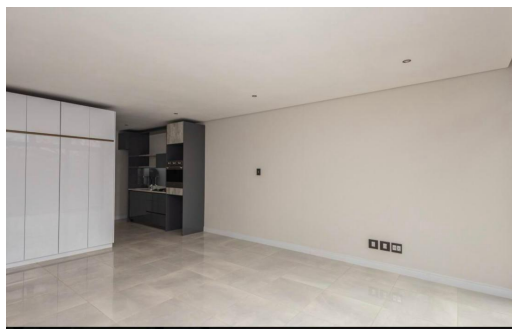

-  1
-  1
-  -

R1,459,000

Apartment For Sale in Houghton Estate

FLOOR SIZE	41m ²	GARAGES	-
BEDROOMS	1	PARKINGS	1
BATHROOMS	1	FLATLETS	-
KITCHENS	1	DOMESTIC ACCOM.	-
LOUNGES	1		
DINING ROOMS	-		
STUDIES	-		