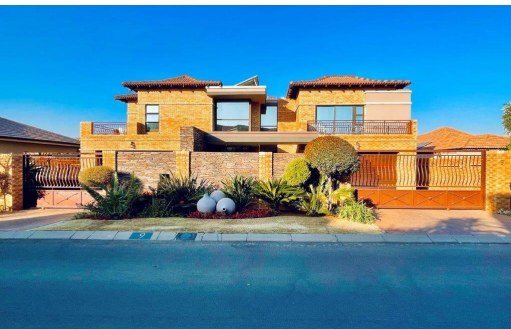

5

5

2

R7,500,000

House For Sale in Meyersdal Nature Estate

BEDROOMS	5	GARAGES	2
BATHROOMS	5	PARKINGS	-
KITCHENS	1	FLATLETS	1
LOUNGES	2	DOMESTIC ACCOM.	1
DINING ROOMS	1	POOL	Yes
STUDIES	1	PETS ALLOWED	Yes

RATES R2,000 pm (Estimated)
LEVY R2,835 pm