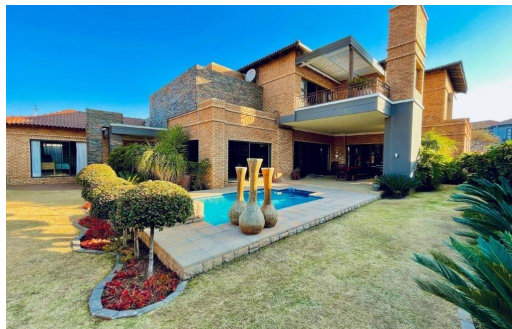

5

5

2

R7,500,000

House For Sale in Meyersdal Nature Estate

BEDROOMS	5	GARAGES	2
BATHROOMS	5	PARKINGS	-
KITCHENS	1	FLATLETS	1
LOUNGES	2	DOMESTIC ACCOM.	1
DINING ROOMS	1	POOL	Yes
STUDIES	1	PETS ALLOWED	Yes

RATES R2,000 pm (Estimated)
LEVY R2,835 pm