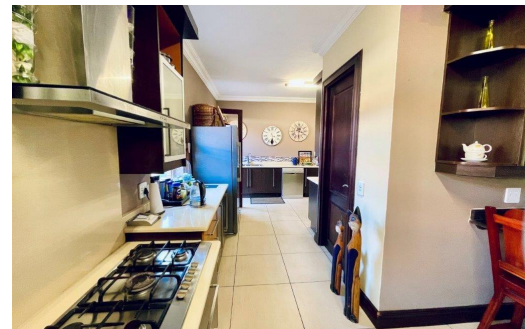

5

5

2

R7,500,000

House For Sale in Meyersdal Nature Estate

BEDROOMS	5	GARAGES	2
BATHROOMS	5	PARKINGS	-
KITCHENS	1	FLATLETS	1
LOUNGES	2	DOMESTIC ACCOM.	1
DINING ROOMS	1	POOL	Yes
STUDIES	1	PETS ALLOWED	Yes

RATES R2,000 pm (Estimated)
LEVY R2,835 pm