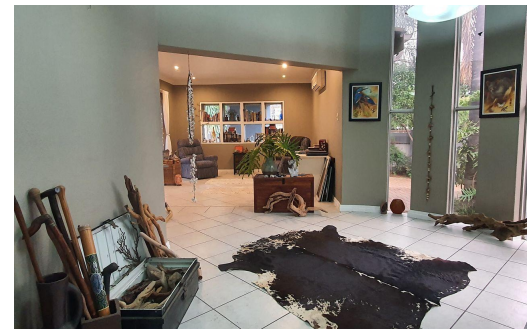

 3

 2.5

 2

R23,500 pm

House To Let in Meyersdal

LAND SIZE	1,000m ²	GARAGES	2
BEDROOMS	3	PARKINGS	-
BATHROOMS	2.5	FLATLETS	-
KITCHENS	1	DOMESTIC ACCOM.	1
LOUNGES	2	POOL	Yes
DINING ROOMS	1	PETS ALLOWED	Yes
STUDIES	-		