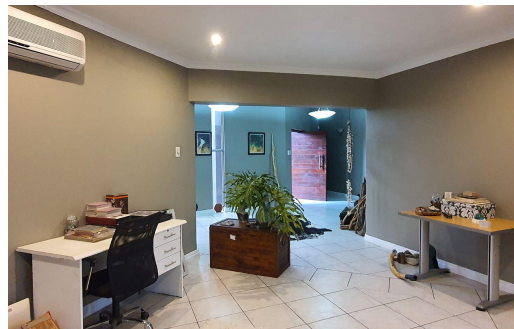

 3

 2.5

 2

R23,500 pm

House To Let in Meyersdal

LAND SIZE	1,000m ²	GARAGES	2
BEDROOMS	3	PARKINGS	-
BATHROOMS	2.5	FLATLETS	-
KITCHENS	1	DOMESTIC ACCOM.	1
LOUNGES	2	POOL	Yes
DINING ROOMS	1	PETS ALLOWED	Yes
STUDIES	-		