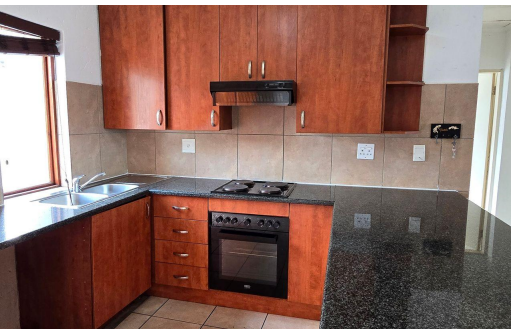

🛏 2

🚿 2

🚗 -

R8,250 pm

Townhouse To Let in Meyersdal

FLOOR SIZE	88m ²	GARAGES	-
LAND SIZE	-	PARKINGS	2
BEDROOMS	2	FLATLETS	-
BATHROOMS	2	DOMESTIC ACCOM.	-
KITCHENS	1	POOL	Yes
LOUNGES	1		
DINING ROOMS	0.5		
STUDIES	-		