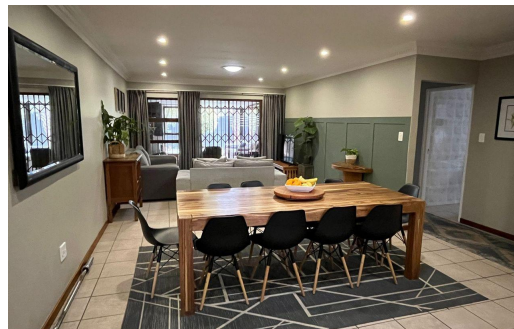

 3

 2

 2

R2,695,000

Gated Estate For Sale in Sonstraal Heights

FLOOR SIZE	176m ²
LAND SIZE	371m ²
BEDROOMS	3
BATHROOMS	2
KITCHENS	1
LOUNGES	1
DINING ROOMS	1
STUDIES	-

GARAGES	2
PARKINGS	4
FLATLETS	-
DOMESTIC ACCOM.	-
PETS ALLOWED	Yes