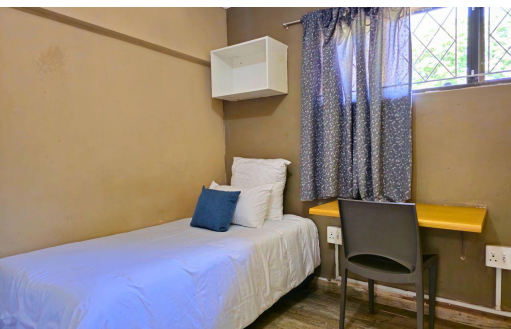

 14

 6

 -

POA

Freestanding To Let in Ashley

FLOOR SIZE	1,250m ²	GARAGES	-
LAND SIZE	3,000m ²	CARPORTS	-
BEDROOMS	14	FLATLETS	-
BATHROOMS	6	DOMESTIC ACCOM.	-
KITCHENS	2	POOL	Yes
LOUNGES	2		
DINING ROOMS	1		
STUDIES	-		
FURNISHED	Yes		