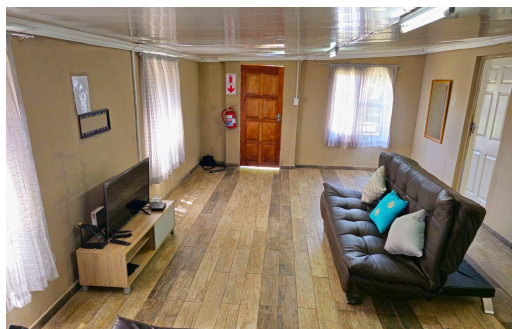

 14

 6

 -

POA

Freestanding To Let in Ashley

FLOOR SIZE	1,250m ²	GARAGES	-
LAND SIZE	3,000m ²	CARPORTS	-
BEDROOMS	14	FLATLETS	-
BATHROOMS	6	DOMESTIC ACCOM.	-
KITCHENS	2	POOL	Yes
LOUNGES	2		
DINING ROOMS	1		
STUDIES	-		
FURNISHED	Yes		