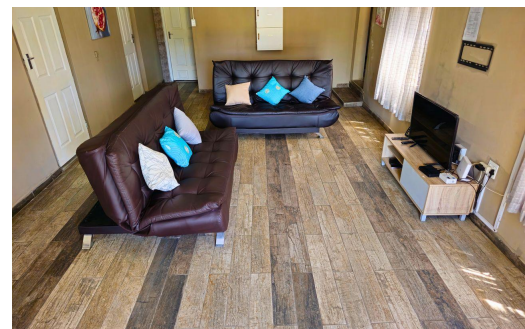

 14

 6

 -

POA

Freestanding To Let in Ashley

FLOOR SIZE	1,250m ²	GARAGES	-
LAND SIZE	3,000m ²	CARPORTS	-
BEDROOMS	14	FLATLETS	-
BATHROOMS	6	DOMESTIC ACCOM.	-
KITCHENS	2	POOL	Yes
LOUNGES	2		
DINING ROOMS	1		
STUDIES	-		
FURNISHED	Yes		