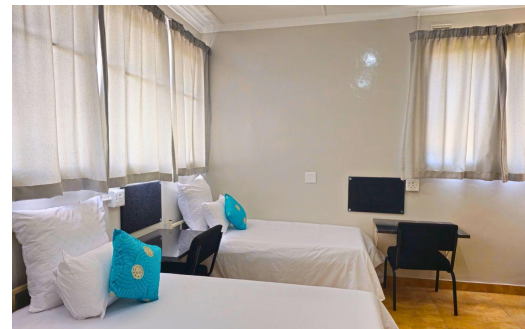

 10

 2

 -

POA

Freestanding To Let in Nagina

FLOOR SIZE	1,250m ²	GARAGES	-
LAND SIZE	2,800m ²	CARPORTS	-
BEDROOMS	10	FLATLETS	-
BATHROOMS	2	DOMESTIC ACCOM.	-
KITCHENS	2		
LOUNGES	1		
DINING ROOMS	-		
STUDIES	-		
FURNISHED	Yes		