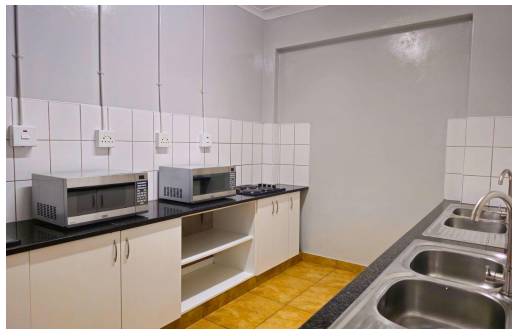

 10

 2

 -

POA

Freestanding To Let in Nagina

FLOOR SIZE	1,250m ²	GARAGES	-
LAND SIZE	2,800m ²	CARPORTS	-
BEDROOMS	10	FLATLETS	-
BATHROOMS	2	DOMESTIC ACCOM.	-
KITCHENS	2		
LOUNGES	1		
DINING ROOMS	-		
STUDIES	-		
FURNISHED	Yes		