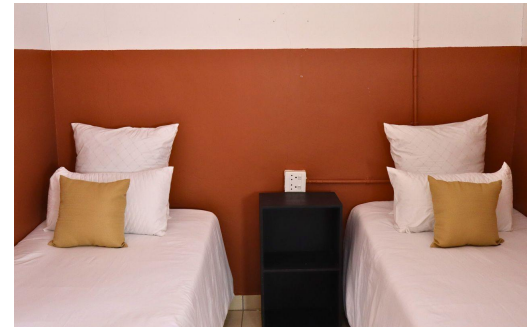

 28

 2

 -

POA

Freestanding To Let in Reservoir Hills

FLOOR SIZE	480m ²	GARAGES	-
LAND SIZE	1,200m ²	CARPORTS	-
BEDROOMS	28	FLATLETS	-
BATHROOMS	2	DOMESTIC ACCOM.	-
KITCHENS	1		
LOUNGES	1		
DINING ROOMS	-		
STUDIES	1		