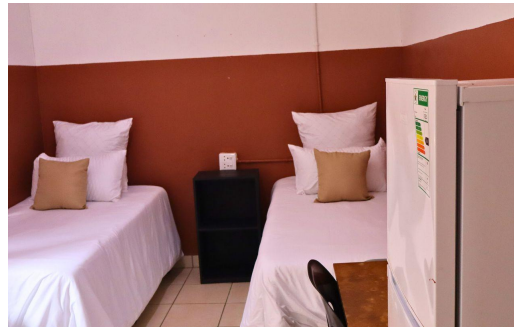

 28

 2

 -

POA

Freestanding To Let in Reservoir Hills

FLOOR SIZE	480m ²	GARAGES	-
LAND SIZE	1,200m ²	CARPORTS	-
BEDROOMS	28	FLATLETS	-
BATHROOMS	2	DOMESTIC ACCOM.	-
KITCHENS	1		
LOUNGES	1		
DINING ROOMS	-		
STUDIES	1		