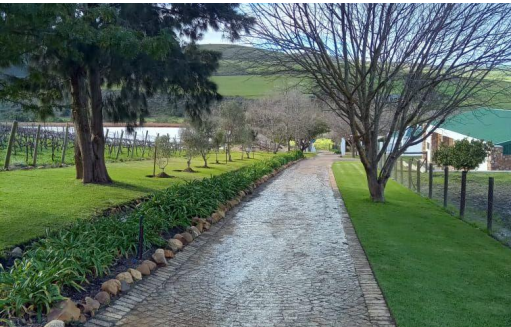

R26,500,000

33Ha Farm For Sale in Bot River

LAND SIZE 33Ha
FLOOR SIZE 3,000m²
ZONING Agricultural
SECURITY Yes

OPEN PARKINGS 20
COVERED PARKINGS 10

RATES R900 pm (Estimated)

Riaan de Villiers
083 414 7465

leopardrock@mweb.co.za