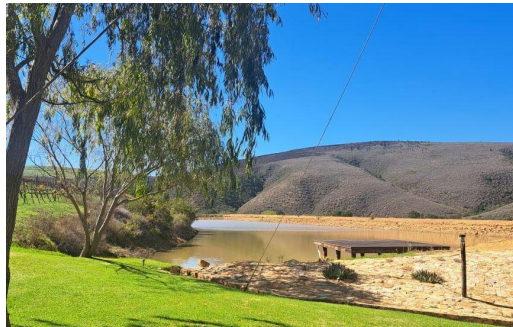

R26,500,000

33Ha Farm For Sale in Bot River

LAND SIZE 33Ha
FLOOR SIZE 3,000m²
ZONING Agricultural
SECURITY Yes

OPEN PARKINGS 20
COVERED PARKINGS 10

RATES R900 pm (Estimated)

Riaan de Villiers
083 414 7465

leopardrock@mweb.co.za