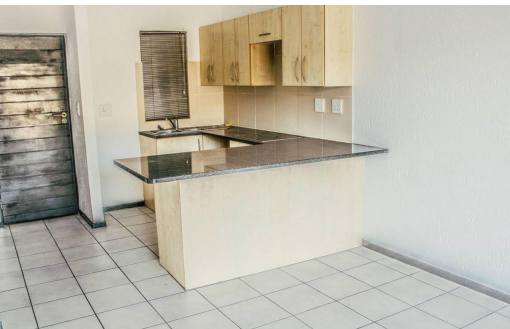

 1

 1

 -

R650,000

Apartment For Sale in Jackal Creek Golf Estate

FLOOR SIZE	53m ²	GARAGES	-
LAND SIZE	-	CARPORTS	-
BEDROOMS	1	FLATLETS	-
BATHROOMS	1	DOMESTIC ACCOM.	-
KITCHENS	1	POOL	Yes
LOUNGES	-		
DINING ROOMS	-		
STUDIES	-		