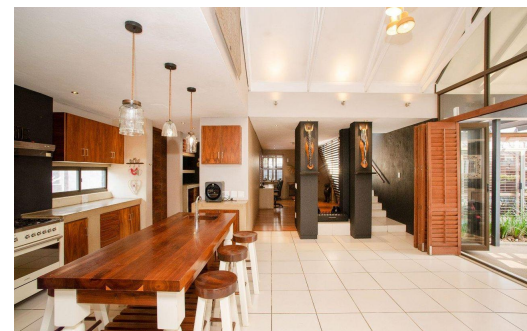

 5

 4.5

 2

R48,000 pm

House To Let in Serengeti Lifestyle Estate

FLOOR SIZE	560m ²
LAND SIZE	1,053m ²
BEDROOMS	5
BATHROOMS	4.5
KITCHENS	1
LOUNGES	1
DINING ROOMS	1
STUDIES	1

GARAGES	2
PARKINGS	-
FLATLETS	-
DOMESTIC ACCOM.	-
POOL	Yes
PETS ALLOWED	Yes