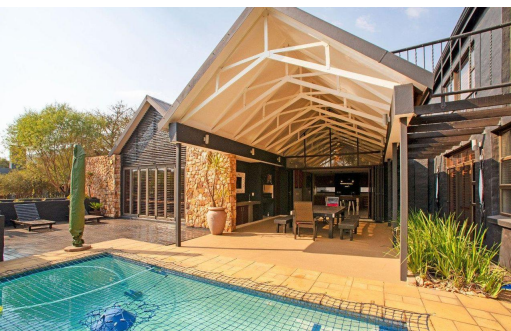

 5

 4.5

 2

R48,000 pm

House To Let in Serengeti Lifestyle Estate

FLOOR SIZE	560m ²
LAND SIZE	1,053m ²
BEDROOMS	5
BATHROOMS	4.5
KITCHENS	1
LOUNGES	1
DINING ROOMS	1
STUDIES	1

GARAGES	2
PARKINGS	-
FLATLETS	-
DOMESTIC ACCOM.	-
POOL	Yes
PETS ALLOWED	Yes