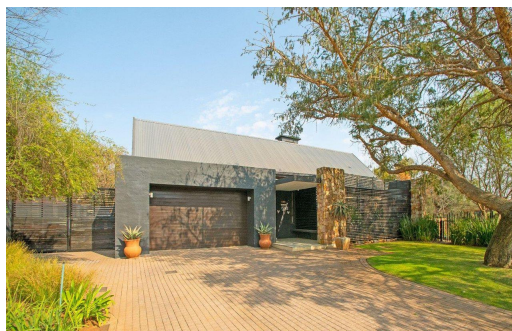

 5

 4.5

 2

R48,000 pm

House To Let in Serengeti Lifestyle Estate

FLOOR SIZE	560m ²
LAND SIZE	1,053m ²
BEDROOMS	5
BATHROOMS	4.5
KITCHENS	1
LOUNGES	1
DINING ROOMS	1
STUDIES	1

GARAGES	2
PARKINGS	-
FLATLETS	-
DOMESTIC ACCOM.	-
POOL	Yes
PETS ALLOWED	Yes