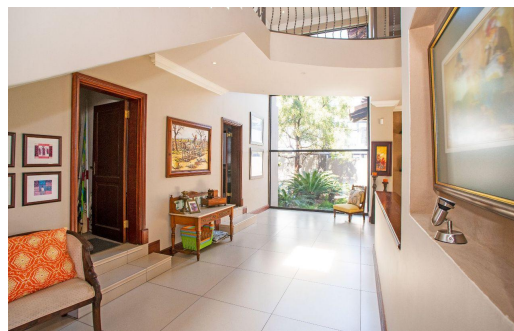

 4

4

 6

R7,200,000

House For Sale in Ebotse Golf Estate

FLOOR SIZE	650m ²	GARAGES	6
LAND SIZE	934m ²	PARKINGS	-
BEDROOMS	4	FLATLETS	-
BATHROOMS	4	DOMESTIC ACCOM.	1
KITCHENS	1	POOL	Yes
LOUNGES	-	PETS ALLOWED	Yes
DINING ROOMS	-		
STUDIES	1		