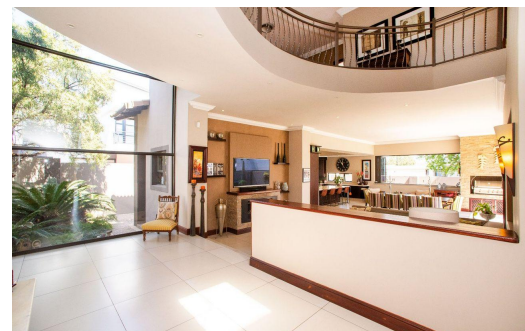

 4

4

 6

R7,200,000

House For Sale in Ebotse Golf Estate

FLOOR SIZE	650m ²	GARAGES	6
LAND SIZE	934m ²	PARKINGS	-
BEDROOMS	4	FLATLETS	-
BATHROOMS	4	DOMESTIC ACCOM.	1
KITCHENS	1	POOL	Yes
LOUNGES	-	PETS ALLOWED	Yes
DINING ROOMS	-		
STUDIES	1		