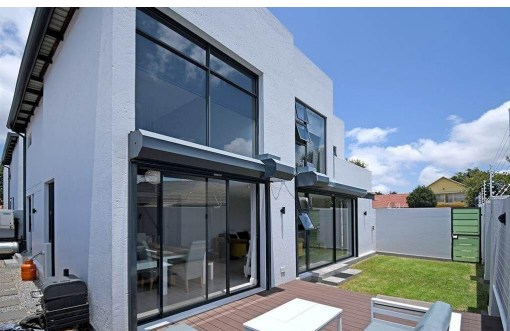

3

2.5

1

R2,150,000

Cluster For Sale in Edenvale Central

FLOOR SIZE	240m ²	GARAGES	1
LAND SIZE	263m ²	PARKINGS	1
BEDROOMS	3	FLATLETS	-
BATHROOMS	2.5	DOMESTIC ACCOM.	-
KITCHENS	1	PETS ALLOWED	Yes
LOUNGES	1		
DINING ROOMS	1		
STUDIES	-		