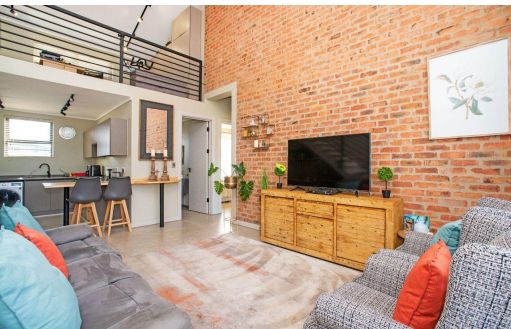

R2,200,000

Flat For Sale in Ebotse Golf Estate

FLOOR SIZE	130m²	GARAGES	1
LAND SIZE	130m²	PARKINGS	1
BEDROOMS	2	FLATLETS	-
BATHROOMS	2	DOMESTIC ACCOM.	-
KITCHENS	1	POOL	Yes
LOUNGES	-	PETS ALLOWED	Yes
DINING ROOMS	-		
STUDIES	1		

RATES R1,400 pm (Estimated)
LEVY R3,600 pm

Bianca Holzapfel
0625422958
bholzapfel@kingstons.co.za