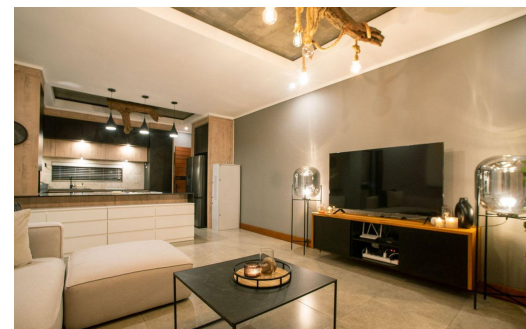

2

2

-

R1,679,000

Flat For Sale in Rynfield

FLOOR SIZE	102m ²	GARAGES	-
LAND SIZE	102m ²	PARKINGS	2
BEDROOMS	2	FLATLETS	-
BATHROOMS	2	DOMESTIC ACCOM.	-
KITCHENS	1	PETS ALLOWED	Yes
LOUNGES	1		
DINING ROOMS	-		
STUDIES	-		