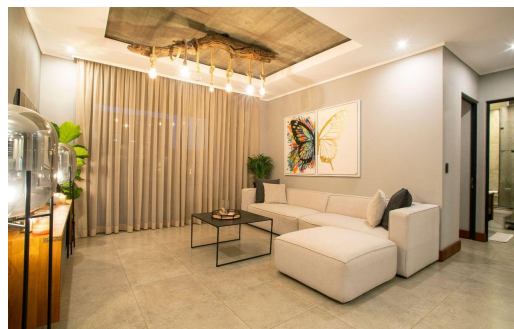

2

2

-

R1,679,000

Flat For Sale in Rynfield

FLOOR SIZE	102m ²	GARAGES	-
LAND SIZE	102m ²	PARKINGS	2
BEDROOMS	2	FLATLETS	-
BATHROOMS	2	DOMESTIC ACCOM.	-
KITCHENS	1	PETS ALLOWED	Yes
LOUNGES	1		
DINING ROOMS	-		
STUDIES	-		