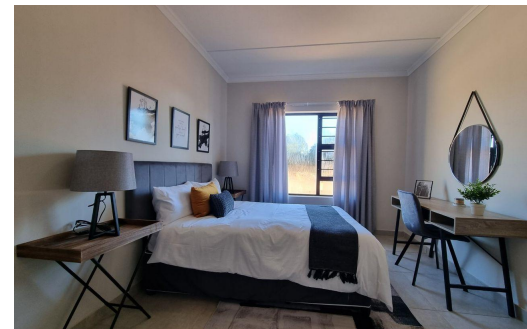

-
-
-

R898,000

Flat For Sale in Brentwood Park

FLOOR SIZE	72m ²	GARAGES	-
LAND SIZE	72m ²	PARKINGS	-
BEDROOMS	-	FLATLETS	-
BATHROOMS	-	DOMESTIC ACCOM.	-
KITCHENS	-		
LOUNGES	-		
DINING ROOMS	-		
STUDIES	-		