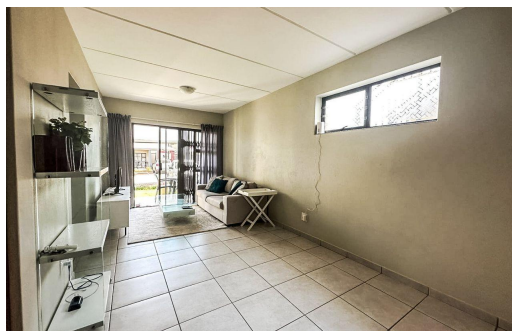

2

1

-

R769,000

Flat For Sale in Brentwood Park

FLOOR SIZE	61m ²	GARAGES	-
LAND SIZE	64m ²	PARKINGS	1
BEDROOMS	2	FLATLETS	-
BATHROOMS	1	DOMESTIC ACCOM.	-
KITCHENS	1	POOL	Yes
LOUNGES	1	PETS ALLOWED	Yes
DINING ROOMS	-		
STUDIES	-		