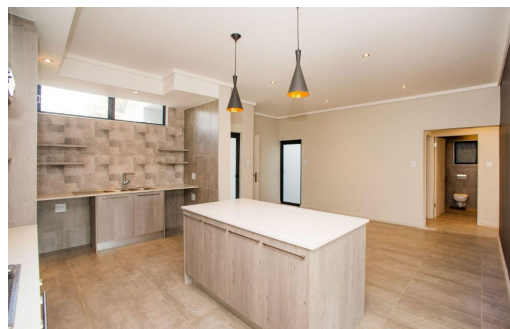

 3

 2

 2

R1,850,000

Townhouse For Sale in Rynfield

FLOOR SIZE	128m ²	GARAGES	2
LAND SIZE	128m ²	PARKINGS	-
BEDROOMS	3	FLATLETS	-
BATHROOMS	2	DOMESTIC ACCOM.	-
KITCHENS	1	PETS ALLOWED	Yes
LOUNGES	-		
DINING ROOMS	-		
STUDIES	-		