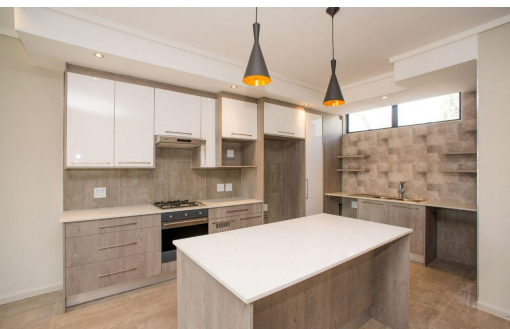

 3

 2

 2

R1,850,000

Townhouse For Sale in Rynfield

FLOOR SIZE	128m ²	GARAGES	2
LAND SIZE	128m ²	PARKINGS	-
BEDROOMS	3	FLATLETS	-
BATHROOMS	2	DOMESTIC ACCOM.	-
KITCHENS	1	PETS ALLOWED	Yes
LOUNGES	-		
DINING ROOMS	-		
STUDIES	-		