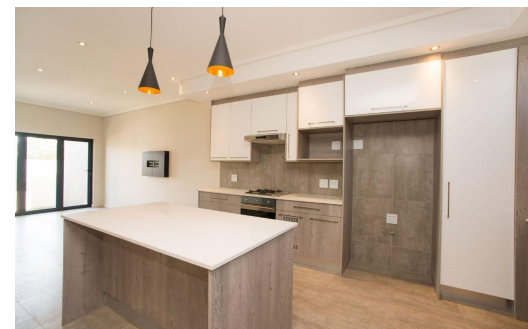

 3

 2

 2

R1,850,000

Townhouse For Sale in Rynfield

FLOOR SIZE	128m ²	GARAGES	2
LAND SIZE	128m ²	PARKINGS	-
BEDROOMS	3	FLATLETS	-
BATHROOMS	2	DOMESTIC ACCOM.	-
KITCHENS	1	PETS ALLOWED	Yes
LOUNGES	-		
DINING ROOMS	-		
STUDIES	-		