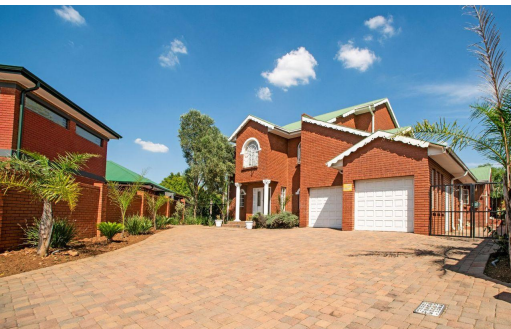

 4

 4.5

 2

R2,599,000

House For Sale in Lakefield

FLOOR SIZE	250m ²	GARAGES	2
LAND SIZE	638m ²	PARKINGS	4
BEDROOMS	4	FLATLETS	-
BATHROOMS	4.5	DOMESTIC ACCOM.	-
KITCHENS	1	POOL	Yes
LOUNGES	-	PETS ALLOWED	Yes
DINING ROOMS	-		
STUDIES	1		