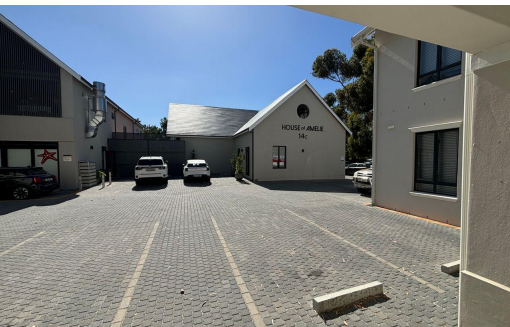

5

-

R180 per m²

219m² Office To Let in Paardevlei

FLOOR SIZE	219m ²	OPEN PARKINGS	5
TITLE	Freehold		
ZONING	Commercial		
AIR CONDITIONING	Yes		

Thomas Mather
072 988 5493
tmather@kingstons.co.za