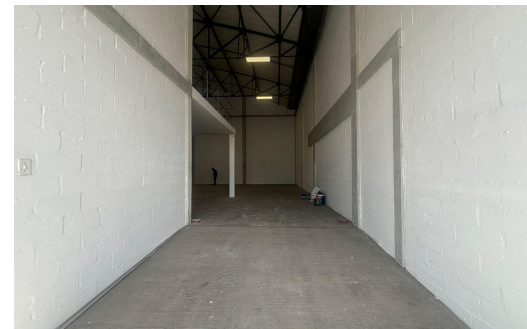

5

-

R98 per m²

40m² Warehouse To Let in Airport Industria

FLOOR SIZE	40m ²	OPEN PARKINGS	5
TITLE	Freehold	POWER (3 PHASE)	Yes
ZONING	Industrial	POWER (AMPS)	60A
SECURITY	Yes		

Thomas Mather
072 988 5493
tmather@kingstons.co.za