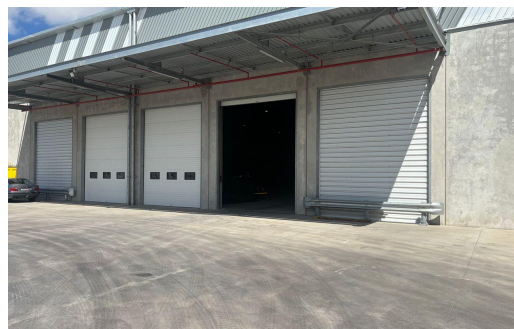

10

-

R85 per m²

3,503m² Industrial Yard To Let in Blackheath Industrial

LAND SIZE	3,503m ²	OPEN PARKINGS	10
FLOOR SIZE	3,503m ²	POWER (3 PHASE)	Yes
TITLE	Freehold	POWER (AMPS)	250A
ZONING	Industrial		
SECURITY	Yes		
AIR CONDITIONING	Yes		