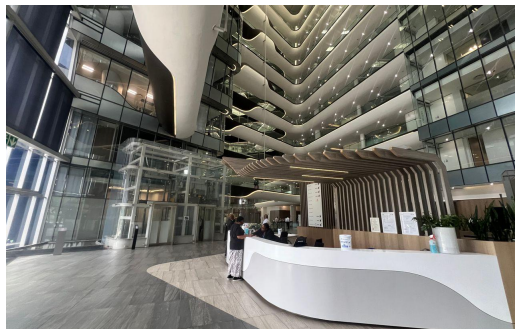

36

R230 per m²

90m² Office To Let in Sandton Central

LAND SIZE 90m²
FLOOR SIZE 90m²
ZONING Commercial

BASEMENT PARKINGS 36

Andri Michael
0822221575
amichael@kingstons.co.za