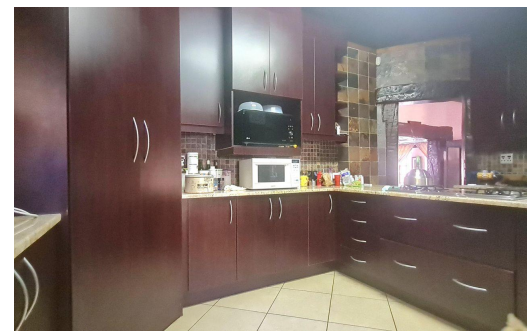

5

4.5

3

R2,995,000

House For Sale in Montana Park

FLOOR SIZE	465m ²	GARAGES	3
LAND SIZE	1,000m ²	CARPORTS	4
BEDROOMS	5	FLATLETS	-
BATHROOMS	4.5	DOMESTIC ACCOM.	1
KITCHENS	1	POOL	Yes
LOUNGES	2	PETS ALLOWED	Yes
DINING ROOMS	1		
STUDIES	1		