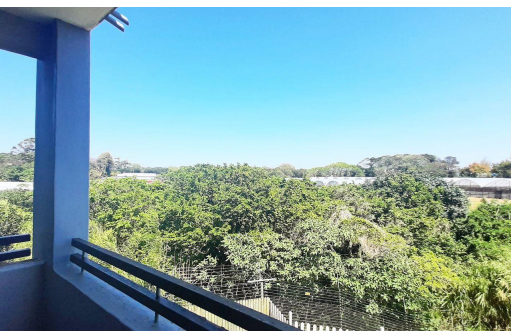

2

2

-

R1,350,000

Apartment For Sale in Sheffield Beach

FLOOR SIZE	69m ²	GARAGES	-
BEDROOMS	2	PARKINGS	2
BATHROOMS	2	FLATLETS	-
KITCHENS	1	DOMESTIC ACCOM.	-
LOUNGES	1	PETS ALLOWED	Yes
DINING ROOMS	1		
STUDIES	-		