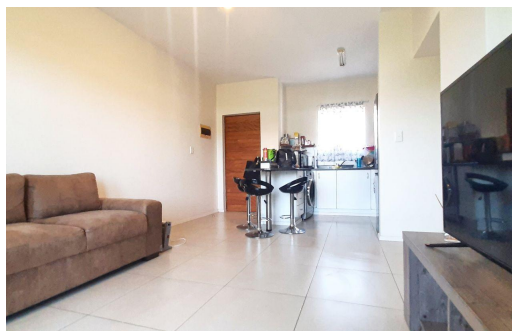

2

2

-

R1,350,000

Apartment For Sale in Sheffield Beach

FLOOR SIZE	69m ²	GARAGES	-
BEDROOMS	2	PARKINGS	2
BATHROOMS	2	FLATLETS	-
KITCHENS	1	DOMESTIC ACCOM.	-
LOUNGES	1	PETS ALLOWED	Yes
DINING ROOMS	1		
STUDIES	-		