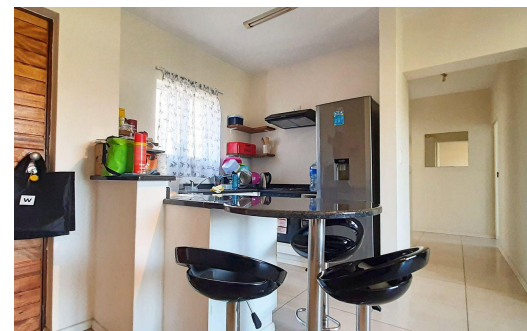

2

2

-

R1,350,000

Apartment For Sale in Sheffield Beach

FLOOR SIZE	69m ²	GARAGES	-
BEDROOMS	2	PARKINGS	2
BATHROOMS	2	FLATLETS	-
KITCHENS	1	DOMESTIC ACCOM.	-
LOUNGES	1	PETS ALLOWED	Yes
DINING ROOMS	1		
STUDIES	-		