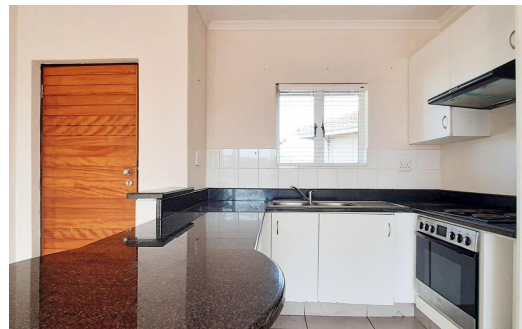

 2  
 1  
 -

**R1,350,000**

Apartment For Sale in Sheffield Beach

<b>FLOOR SIZE</b>	69m <sup>2</sup>	<b>GARAGES</b>	-
<b>BEDROOMS</b>	2	<b>PARKINGS</b>	2
<b>BATHROOMS</b>	1	<b>FLATLETS</b>	-
<b>KITCHENS</b>	1	<b>DOMESTIC ACCOM.</b>	-
<b>LOUNGES</b>	1	<b>POOL</b>	Yes
<b>DINING ROOMS</b>	1	<b>PETS ALLOWED</b>	Yes
<b>STUDIES</b>	-		