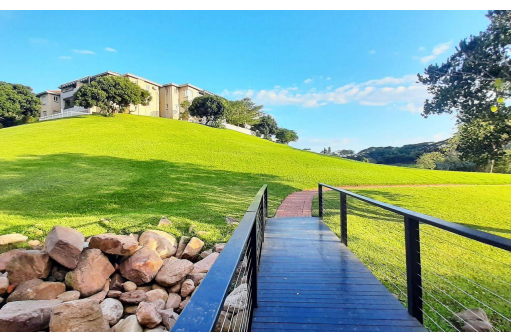

 2

 2

 -

R1,350,000

Apartment For Sale in Sheffield Manor

| | | | |
|---------------------|------------------|------------------------|-----|
| FLOOR SIZE | 69m ² | GARAGES | - |
| BEDROOMS | 2 | PARKINGS | 2 |
| BATHROOMS | 2 | FLATLETS | - |
| KITCHENS | 1 | DOMESTIC ACCOM. | - |
| LOUNGES | 1 | POOL | Yes |
| DINING ROOMS | 1 | PETS ALLOWED | Yes |
| STUDIES | - | | |