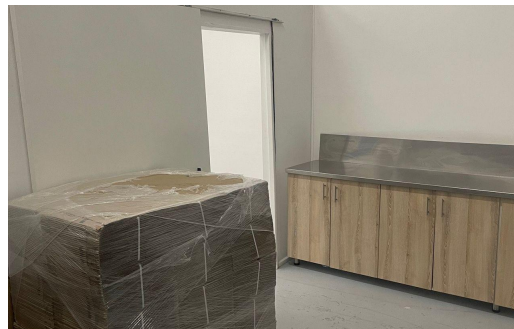

 3

 -

R18,450 pm

246m² Warehouse To Let in Capricorn

FLOOR SIZE 246m²
ZONING Industrial

OPEN PARKINGS 3
POWER (3 PHASE) Yes
POWER (AMPS) 40A

Chris King
0833213361

chris@quaggapropertybrokers.co.za