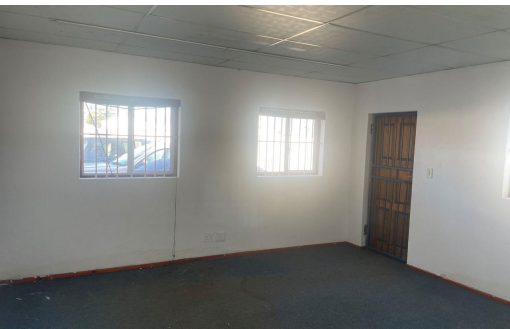

 4

 -

R17,750 pm

197m² Warehouse To Let in Ottery

FLOOR SIZE	197m ²	OPEN PARKINGS	4
ZONING	Industrial	POWER (3 PHASE)	Yes
		POWER (AMPS)	70A

Len Pears
0828282858

lenpears@quaggapropertybrokers.co.za