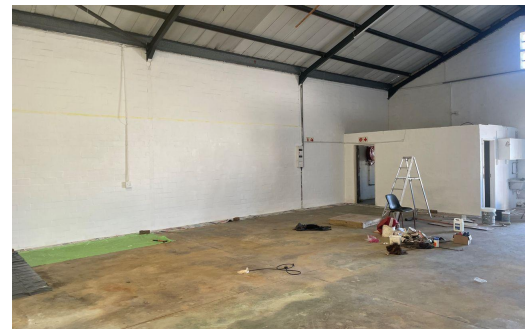

 4

 -

R17,750 pm

197m² Warehouse To Let in Ottery

FLOOR SIZE	197m ²	OPEN PARKINGS	4
ZONING	Industrial	POWER (3 PHASE)	Yes
		POWER (AMPS)	70A

Len Pears
0828282858

lenpears@quaggapropertybrokers.co.za