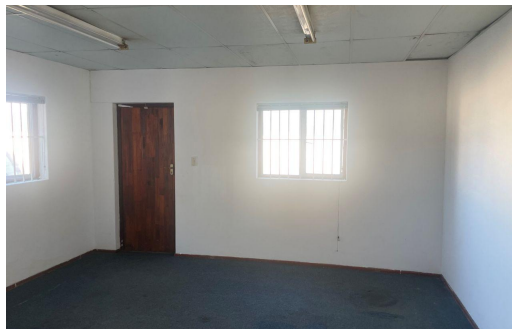

 4

 -

R17,750 pm

197m² Warehouse To Let in Ottery

FLOOR SIZE	197m ²	OPEN PARKINGS	4
ZONING	Industrial	POWER (3 PHASE)	Yes
		POWER (AMPS)	70A

Len Pears
0828282858

lenpears@quaggapropertybrokers.co.za