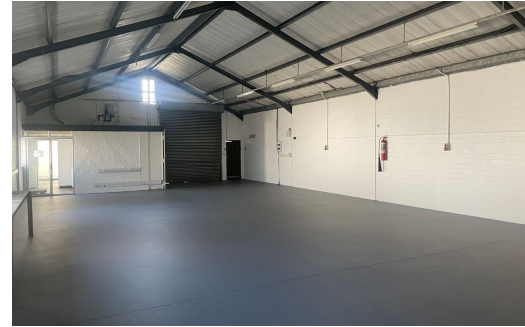


 2

 -

R22,000 pm

277m² Warehouse To Let in Ottery

FLOOR SIZE 277m²
ZONING Industrial

OPEN PARKINGS 2
POWER (3 PHASE) Yes

Len Pears
0828282858

lenpears@quaggapropertybrokers.co.za