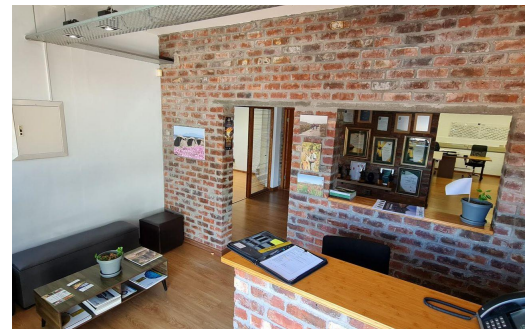

 4

 -

R19,900 pm

158m² Office To Let in Westlake

FLOOR SIZE
ZONING

158m²
Commercial

OPEN PARKINGS 4

Justin Wilson
0837772297
justin@quaggapropertybrokers.co.za