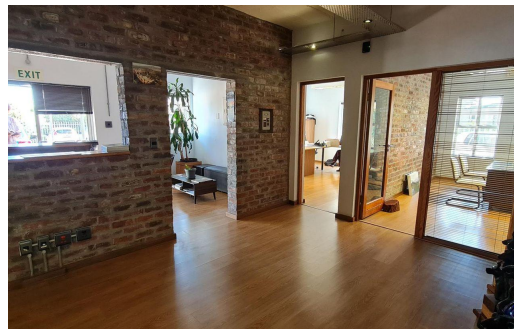

 4

 -

R19,900 pm

158m² Office To Let in Westlake

FLOOR SIZE
ZONING

158m²
Commercial

OPEN PARKINGS 4

Justin Wilson
0837772297
justin@quaggapropertybrokers.co.za