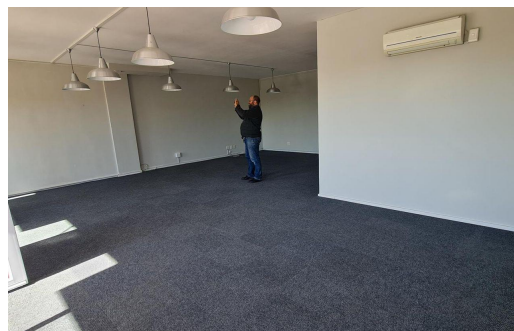

R16,000 pm

92m² Office To Let in Westlake

LAND SIZE -
FLOOR SIZE 92m²
ZONING Commercial
AIR CONDITIONING Yes

OPEN PARKINGS 3

Justin Wilson
0837772297
justin@quaggapropertybrokers.co.za