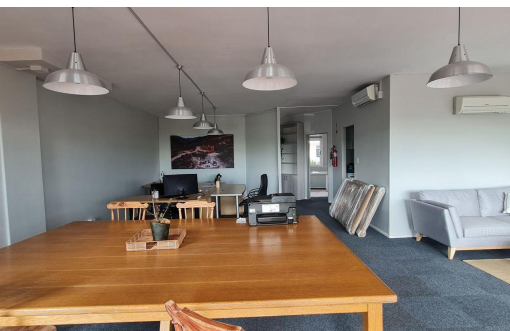

R16,000 pm

92m² Office To Let in Westlake

LAND SIZE -
FLOOR SIZE 92m²
ZONING Commercial
AIR CONDITIONING Yes

OPEN PARKINGS 3

Justin Wilson
0837772297
justin@quaggapropertybrokers.co.za