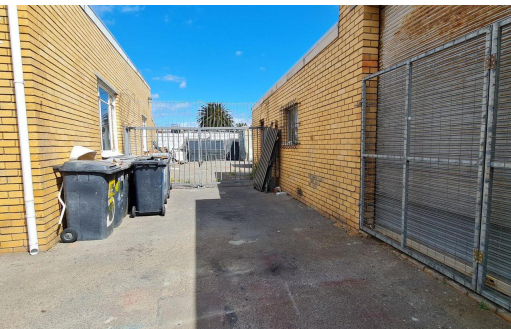

 12

 -

R8,200,000

647m² Warehouse For Sale in Diep River

LAND SIZE 1,001m²
FLOOR SIZE 647m²
ZONING Industrial

OPEN PARKINGS 12
POWER (3 PHASE) Yes

Justin Wilson
0837772297
justin@quaggapropertybrokers.co.za