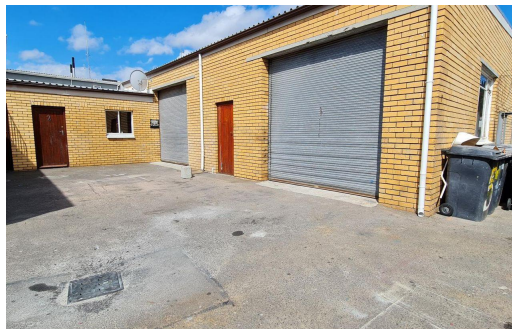

 12

 -

R8,200,000

647m² Warehouse For Sale in Diep River

LAND SIZE 1,001m²
FLOOR SIZE 647m²
ZONING Industrial

OPEN PARKINGS 12
POWER (3 PHASE) Yes

Justin Wilson
0837772297
justin@quaggapropertybrokers.co.za