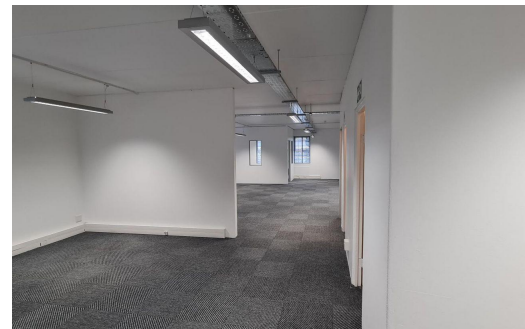

 3

 -

R17,180 pm

119m² Office To Let in Westlake

LAND SIZE -
FLOOR SIZE 119m²
ZONING Commercial

OPEN PARKINGS 3

Justin Wilson
0837772297
justin@quaggapropertybrokers.co.za