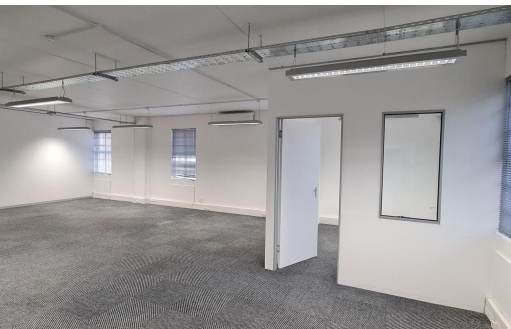

 3

 -

R17,180 pm

119m² Office To Let in Westlake

LAND SIZE -
FLOOR SIZE 119m²
ZONING Commercial

OPEN PARKINGS 3

Justin Wilson
0837772297
justin@quaggapropertybrokers.co.za