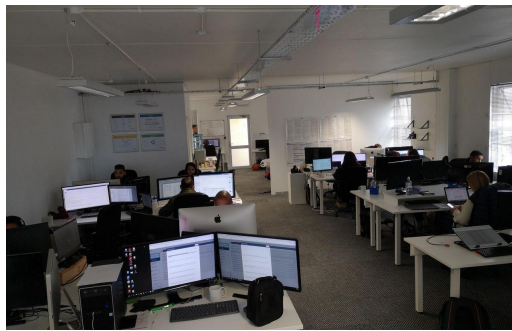

R16,940 pm

121m² Office To Let in Westlake

LAND SIZE -
FLOOR SIZE 121m²
ZONING Commercial

OPEN PARKINGS 3

Justin Wilson
0837772297
justin@quaggapropertybrokers.co.za