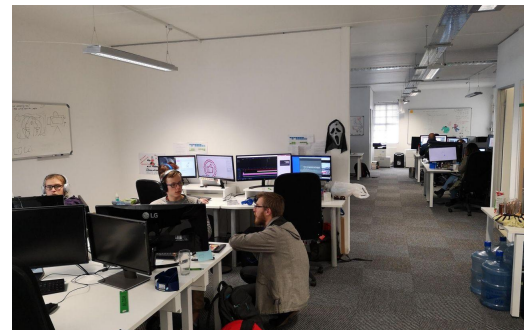

R16,940 pm

121m² Office To Let in Westlake

LAND SIZE -
FLOOR SIZE 121m²
ZONING Commercial

OPEN PARKINGS 3

Justin Wilson
0837772297
justin@quaggapropertybrokers.co.za