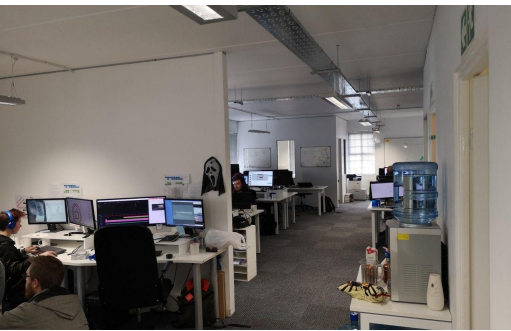

R16,940 pm

121m² Office To Let in Westlake

LAND SIZE -
FLOOR SIZE 121m²
ZONING Commercial

OPEN PARKINGS 3

Justin Wilson
0837772297
justin@quaggapropertybrokers.co.za