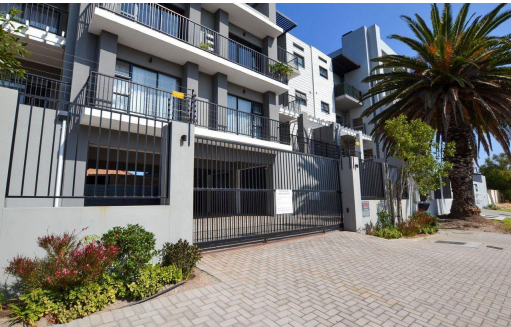

2
 1
 -

R1,250,000

Apartment For Sale in Table View

FLOOR SIZE	61m ²	GARAGES	-
BEDROOMS	2	PARKINGS	2
BATHROOMS	1	FLATLETS	-
KITCHENS	1	DOMESTIC ACCOM.	-
LOUNGES	1		
DINING ROOMS	-		
STUDIES	-		

RATES R406 pm (Estimated)
LEVY R998 pm