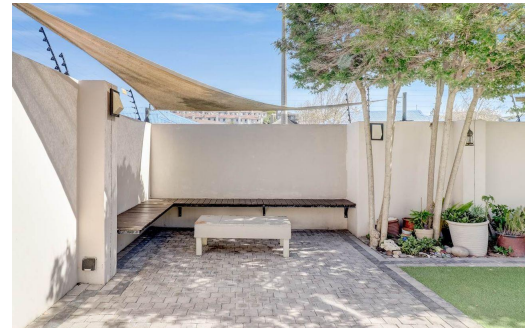

🛏 2

🚿 2

🚗 1

R2,475,000

Freestanding For Sale in West Beach

FLOOR SIZE	144m ²	GARAGES	1
LAND SIZE	207m ²	PARKINGS	2
BEDROOMS	2	FLATLETS	-
BATHROOMS	2	DOMESTIC ACCOM.	-
KITCHENS	1	PETS ALLOWED	Yes
LOUNGES	1		
DINING ROOMS	1		
STUDIES	-		