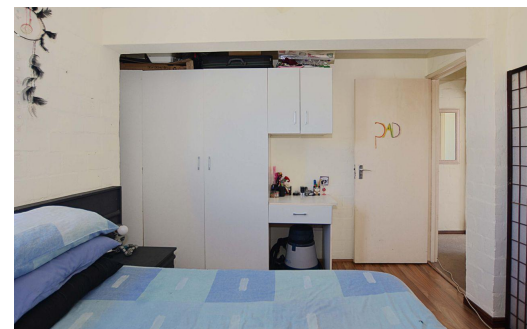

2

1.5

-

R1,280,000

Duplex For Sale in Parklands

FLOOR SIZE	70m ²	GARAGES	-
LAND SIZE	105m ²	PARKINGS	2
BEDROOMS	2	FLATLETS	-
BATHROOMS	1.5	DOMESTIC ACCOM.	-
KITCHENS	1	PETS ALLOWED	Yes
LOUNGES	1		
DINING ROOMS	1		
STUDIES	-		