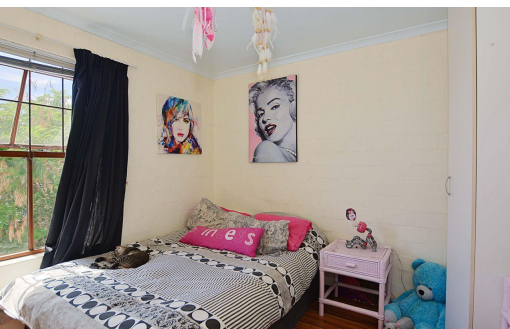

2

1.5

-

R1,280,000

Duplex For Sale in Parklands

FLOOR SIZE	70m ²	GARAGES	-
LAND SIZE	105m ²	PARKINGS	2
BEDROOMS	2	FLATLETS	-
BATHROOMS	1.5	DOMESTIC ACCOM.	-
KITCHENS	1	PETS ALLOWED	Yes
LOUNGES	1		
DINING ROOMS	1		
STUDIES	-		