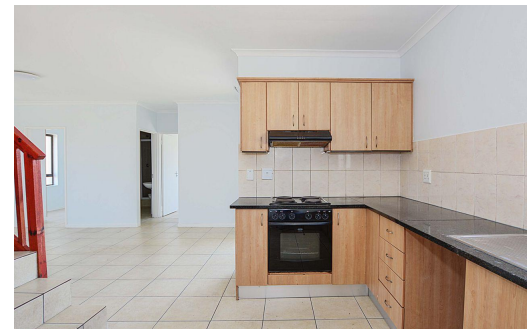

3

2

-

R978,000

Apartment For Sale in Parklands

FLOOR SIZE	102m ²	GARAGES	-
BEDROOMS	3	PARKINGS	1
BATHROOMS	2	FLATLETS	-
KITCHENS	1	DOMESTIC ACCOM.	-
LOUNGES	1		
DINING ROOMS	1		
STUDIES	-		

RATES	R400 pm (Estimated)
LEVY	R1,946.48 pm