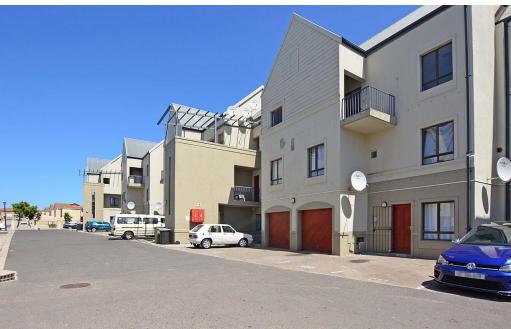

3

2

-

R978,000

Apartment For Sale in Parklands

FLOOR SIZE	102m ²	GARAGES	-
BEDROOMS	3	PARKINGS	1
BATHROOMS	2	FLATLETS	-
KITCHENS	1	DOMESTIC ACCOM.	-
LOUNGES	1		
DINING ROOMS	1		
STUDIES	-		

RATES	R400 pm (Estimated)
LEVY	R1,946.48 pm