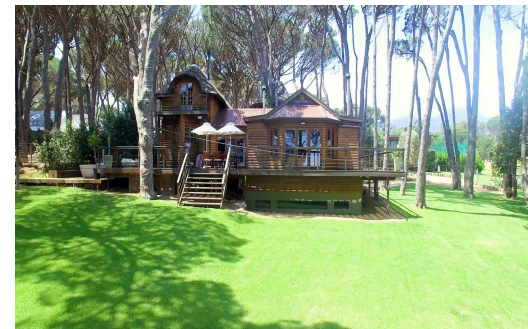

7

7

4

R21,995,000

Small Holding For Sale in Somerset West Rural

FLOOR SIZE	1,135m ²	GARAGES	4
LAND SIZE	10,003m ²	CARPORTS	15
BEDROOMS	7	FLATLETS	1
BATHROOMS	7	DOMESTIC ACCOM.	1
KITCHENS	5	POOL	Yes
LOUNGES	4	PETS ALLOWED	Yes
DINING ROOMS	3		
STUDIES	1		