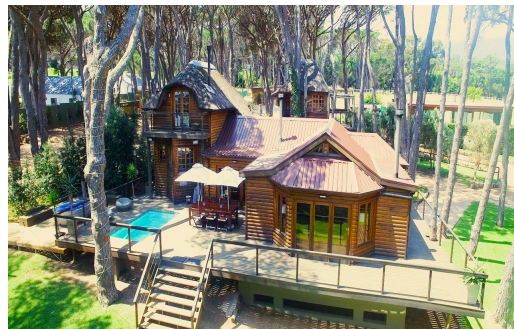

7

7

4

R21,995,000

Small Holding For Sale in Somerset West Rural

FLOOR SIZE	1,135m ²	GARAGES	4
LAND SIZE	10,003m ²	CARPORTS	15
BEDROOMS	7	FLATLETS	1
BATHROOMS	7	DOMESTIC ACCOM.	1
KITCHENS	5	POOL	Yes
LOUNGES	4	PETS ALLOWED	Yes
DINING ROOMS	3		
STUDIES	1		