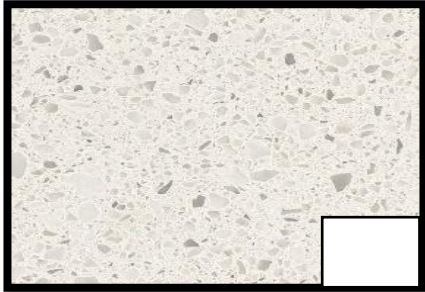

Kitchen and vanity tops(choose one option)

Colors:
www.originquartz.co.za

Nougat

Engineer stone 20 mm thick

OWNER SIGNATURE