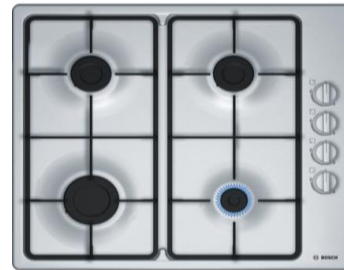

Oven, hob and extraction(choose color)